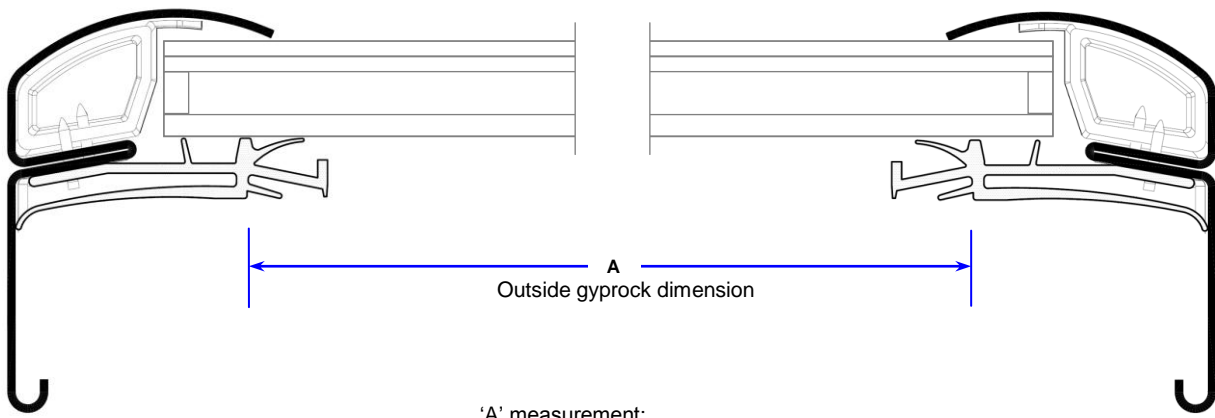

The dimensions listed are the actual FCM dimensions as specified by VELUX. These dimensions may vary slightly from product to product.

VELUX always recommends allowing a tolerance when making custom flashings for the FCMs.

Inner throat dimension:

FCM 1430 =	368 mm x	775 mm
FCM 2222 =	572 mm x	572 mm
FCM 2230 =	572 mm x	775 mm
FCM 2234 =	572 mm x	876 mm
FCM 2246 =	572 mm x	1181 mm
FCM 2270 =	572 mm x	1790 mm
FCM 3030 =	775 mm x	775 mm
FCM 3046 =	775 mm x	1181 mm
FCM 3434 =	876 mm x	876 mm
FCM 4646 =	1181 mm x	1181 mm

Overall throat dimension:

FCM 1430 =	472 mm x	879 mm
FCM 2222 =	676 mm x	676 mm
FCM 2230 =	676 mm x	879 mm
FCM 2234 =	676 mm x	981 mm
FCM 2246 =	676 mm x	1286 mm
FCM 2270 =	676 mm x	1895 mm
FCM 3030 =	879 mm x	879 mm
FCM 3046 =	879 mm x	1286 mm
FCM 3434 =	981 mm x	981 mm
FCM 4646 =	1286 mm x	1286 mm

- 'A' measurement:
- FCM 1430 = 390 mm x 797 mm
 - FCM 2222 = 594 mm x 594 mm
 - FCM 2230 = 594 mm x 797 mm
 - FCM 2234 = 594 mm x 899 mm
 - FCM 2246 = 594 mm x 1203 mm
 - FCM 2270 = 594 mm x 1814 mm
 - FCM 3030 = 797 mm x 797 mm
 - FCM 3046 = 797 mm x 1203 mm
 - FCM 3434 = 899 mm x 899 mm
 - FCM 4646 = 1203 mm x 1203 mm