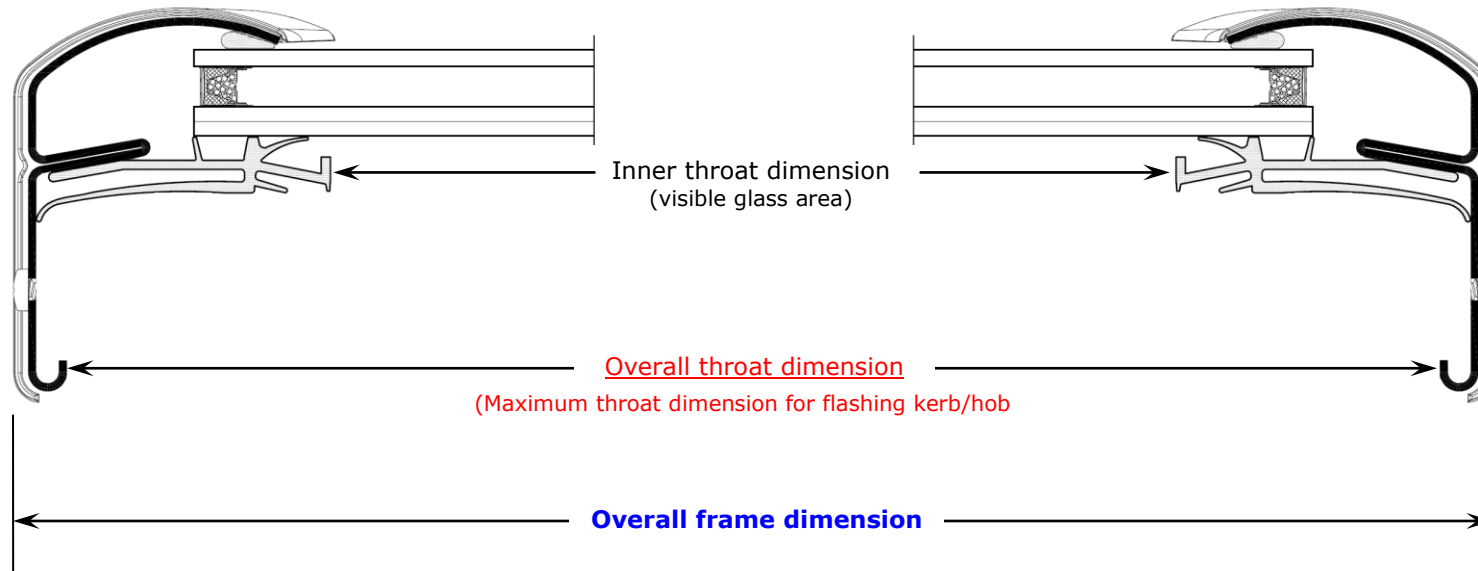

The dimensions listed are the actual FCM dimensions as specified by VELUX. These dimensions may vary slightly from product to product.

VELUX always recommends allowing a tolerance when making custom flashings for the FCMs.

Inner throat dimension:

FCM 1430 =	368 mm x	775 mm
FCM 2222 =	572 mm x	572 mm
FCM 2230 =	572 mm x	775 mm
FCM 2234 =	572 mm x	876 mm
FCM 2246 =	572 mm x	1181 mm
FCM 2270 =	572 mm x	1790 mm
FCM 3030 =	775 mm x	775 mm
FCM 3046 =	775 mm x	1181 mm
FCM 3434 =	876 mm x	876 mm
FCM 4646 =	1181 mm x	1181 mm

Overall throat dimension:

FCM 1430 =	472 mm x	879 mm
FCM 2222 =	676 mm x	676 mm
FCM 2230 =	676 mm x	879 mm
FCM 2234 =	676 mm x	981 mm
FCM 2246 =	676 mm x	1286 mm
FCM 2270 =	676 mm x	1895 mm
FCM 3030 =	879 mm x	879 mm
FCM 3046 =	879 mm x	1286 mm
FCM 3434 =	981 mm x	981 mm
FCM 4646 =	1286 mm x	1286 mm

- 'A' measurement:
- FCM 1430 = 390 mm x 797 mm
 - FCM 2222 = 594 mm x 594 mm
 - FCM 2230 = 594 mm x 797 mm
 - FCM 2234 = 594 mm x 899 mm
 - FCM 2246 = 594 mm x 1203 mm
 - FCM 2270 = 594 mm x 1814 mm
 - FCM 3030 = 797 mm x 797 mm
 - FCM 3046 = 797 mm x 1203 mm
 - FCM 3434 = 899 mm x 899 mm
 - FCM 4646 = 1203 mm x 1203 mm